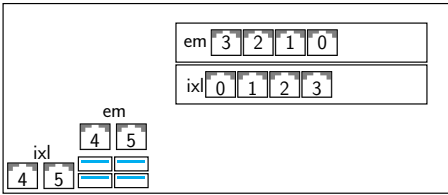

### Motherboard

# NicMasks

**Slot 1: 16078, 16079 (i350-T4),**

**Slot 2: 16078, 16079 (i350-T4)**

**Slot 1: 16078, 16079 (i350-T4),**

**Slot 2: 16527, 16528 (X710-DA4)**

**Slot 1: 16078, 16079 (i350-T4),**

**Slot 2: AOC-STG-I4S (AOC-STG-I4S)**

**Slot 1: 16078, 16079 (i350-T4),  
Slot 2: 16522, 16523 (X710-T4)**

**Slot 1: 16078, 16079 (i350-T4),  
Slot 2: X710-T4L (X710-T4L)**

**Slot 1: 16078, 16079 (i350-T4),  
Slot 2: AOC-STG-I4T (AOC-STG-I4T)**