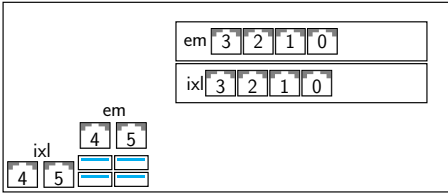

**Slot 1: 16078, 16079 (i350-T4),
Slot 2: X710-T4L (X710-T4L)**