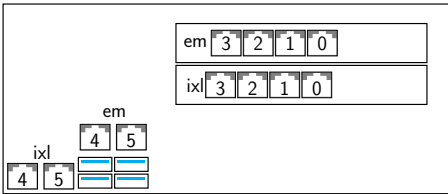

# NicMasks

**Slot 1: 16078, 16079 (i350-T4),**

**Slot 2: 16078, 16079 (i350-T4)**

**Slot 1: 16078, 16079 (i350-T4),**

**Slot 2: 16527, 16528 (X710-DA4)**

**Slot 1: 16078, 16079 (i350-T4),**

**Slot 2: AOC-STG-I4S (AOC-STG-I4S)**

**Slot 1: 16078, 16079 (i350-T4),  
Slot 2: 16522, 16523 (X710-T4)**

**Slot 1: 16078, 16079 (i350-T4),  
Slot 2: X710-T4L (X710-T4L)**

**Slot 1: 16078, 16079 (i350-T4),  
Slot 2: AOC-STG-I4T (AOC-STG-I4T)**