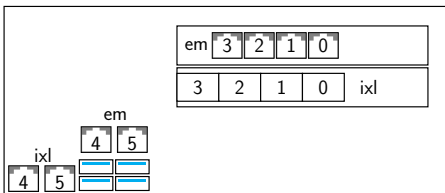

# NicMasks

**Slot 1: 16078, 16079 (i350-T4),**

**Slot 2: 16078, 16079 (i350-T4)**

**Slot 1: 16078, 16079 (i350-T4),**

**Slot 2: 16527, 16528 (X710-DA4)**

**Slot 1: 16078, 16079 (i350-T4),**

**Slot 2: AOC-STG-I4S (AOC-STG-I4S)**