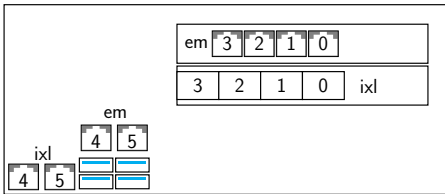

# NicMasks

**Slot 1: 16078, 16079 (i350-T4),**

**Slot 2: 16078, 16079 (i350-T4)**

**Slot 1: 16078, 16079 (i350-T4),**

**Slot 2: 16527, 16528 (X710-DA4)**

**Slot 1: 16078, 16079 (i350-T4),**

**Slot 2: AOC-STG-I4S (AOC-STG-I4S)**